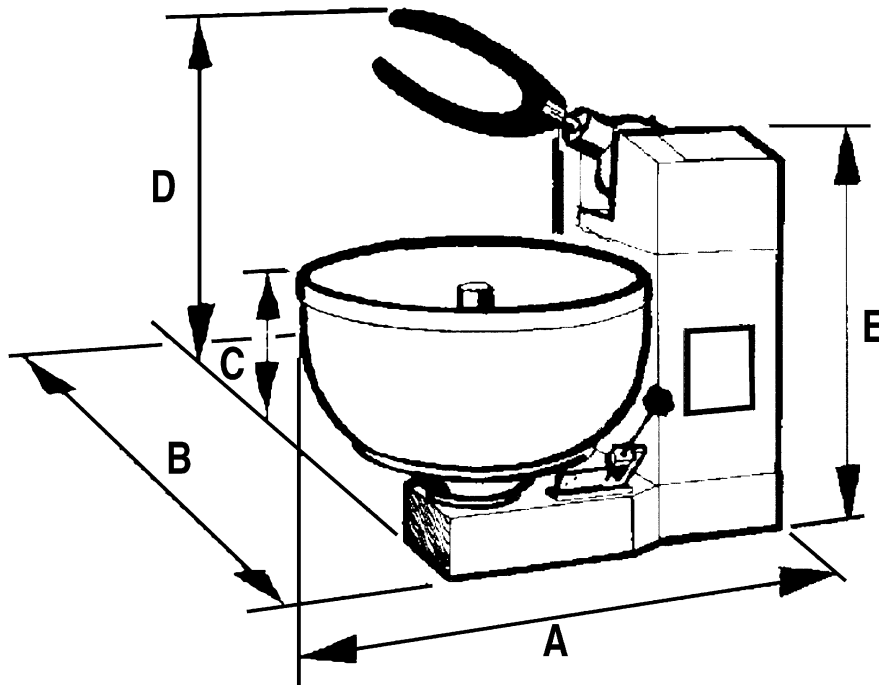

INTRODUCING THE UNISOURCE HEAVY DUTY MUSCLE FORK STYLE™ MIXERS

MODEL #	Flour Flour (lbs)	Dough Capacity (lbs)	Dough Bowl Dia.	Amps	Dimensions					Weight (lbs)
					A	B	C	D	E	
UNI-3000-70	110	176	27"	30	51"	27"	28"	42"	38"	600
UNI-3000-80	143	220	31.5"	35	55"	32"	30"	55"	40"	650
UNI-3000-90	220	352	35"	38	62"	35"	32"	48"	42"	700
UNI-3000-100	330	551	39"	41	65"	39"	35"	51"	43"	750
UNI-3000-110	440	750	43"	43	71"	43"	38"	53"	45"	800
UNI-3000-120	551	881	47"	45	73"	47"	40"	55"	47"	850
UNI-3000-130	661	1058	51"	48	80"	51"	42"	58"	51"	900

Phone: (888) 443-8782 • Fax: (516) 681-0845 • email: info@unisourcefoodequipment.com • www.unisourcefoodequipment.com
56 Rockland Drive, Jericho NY 11753